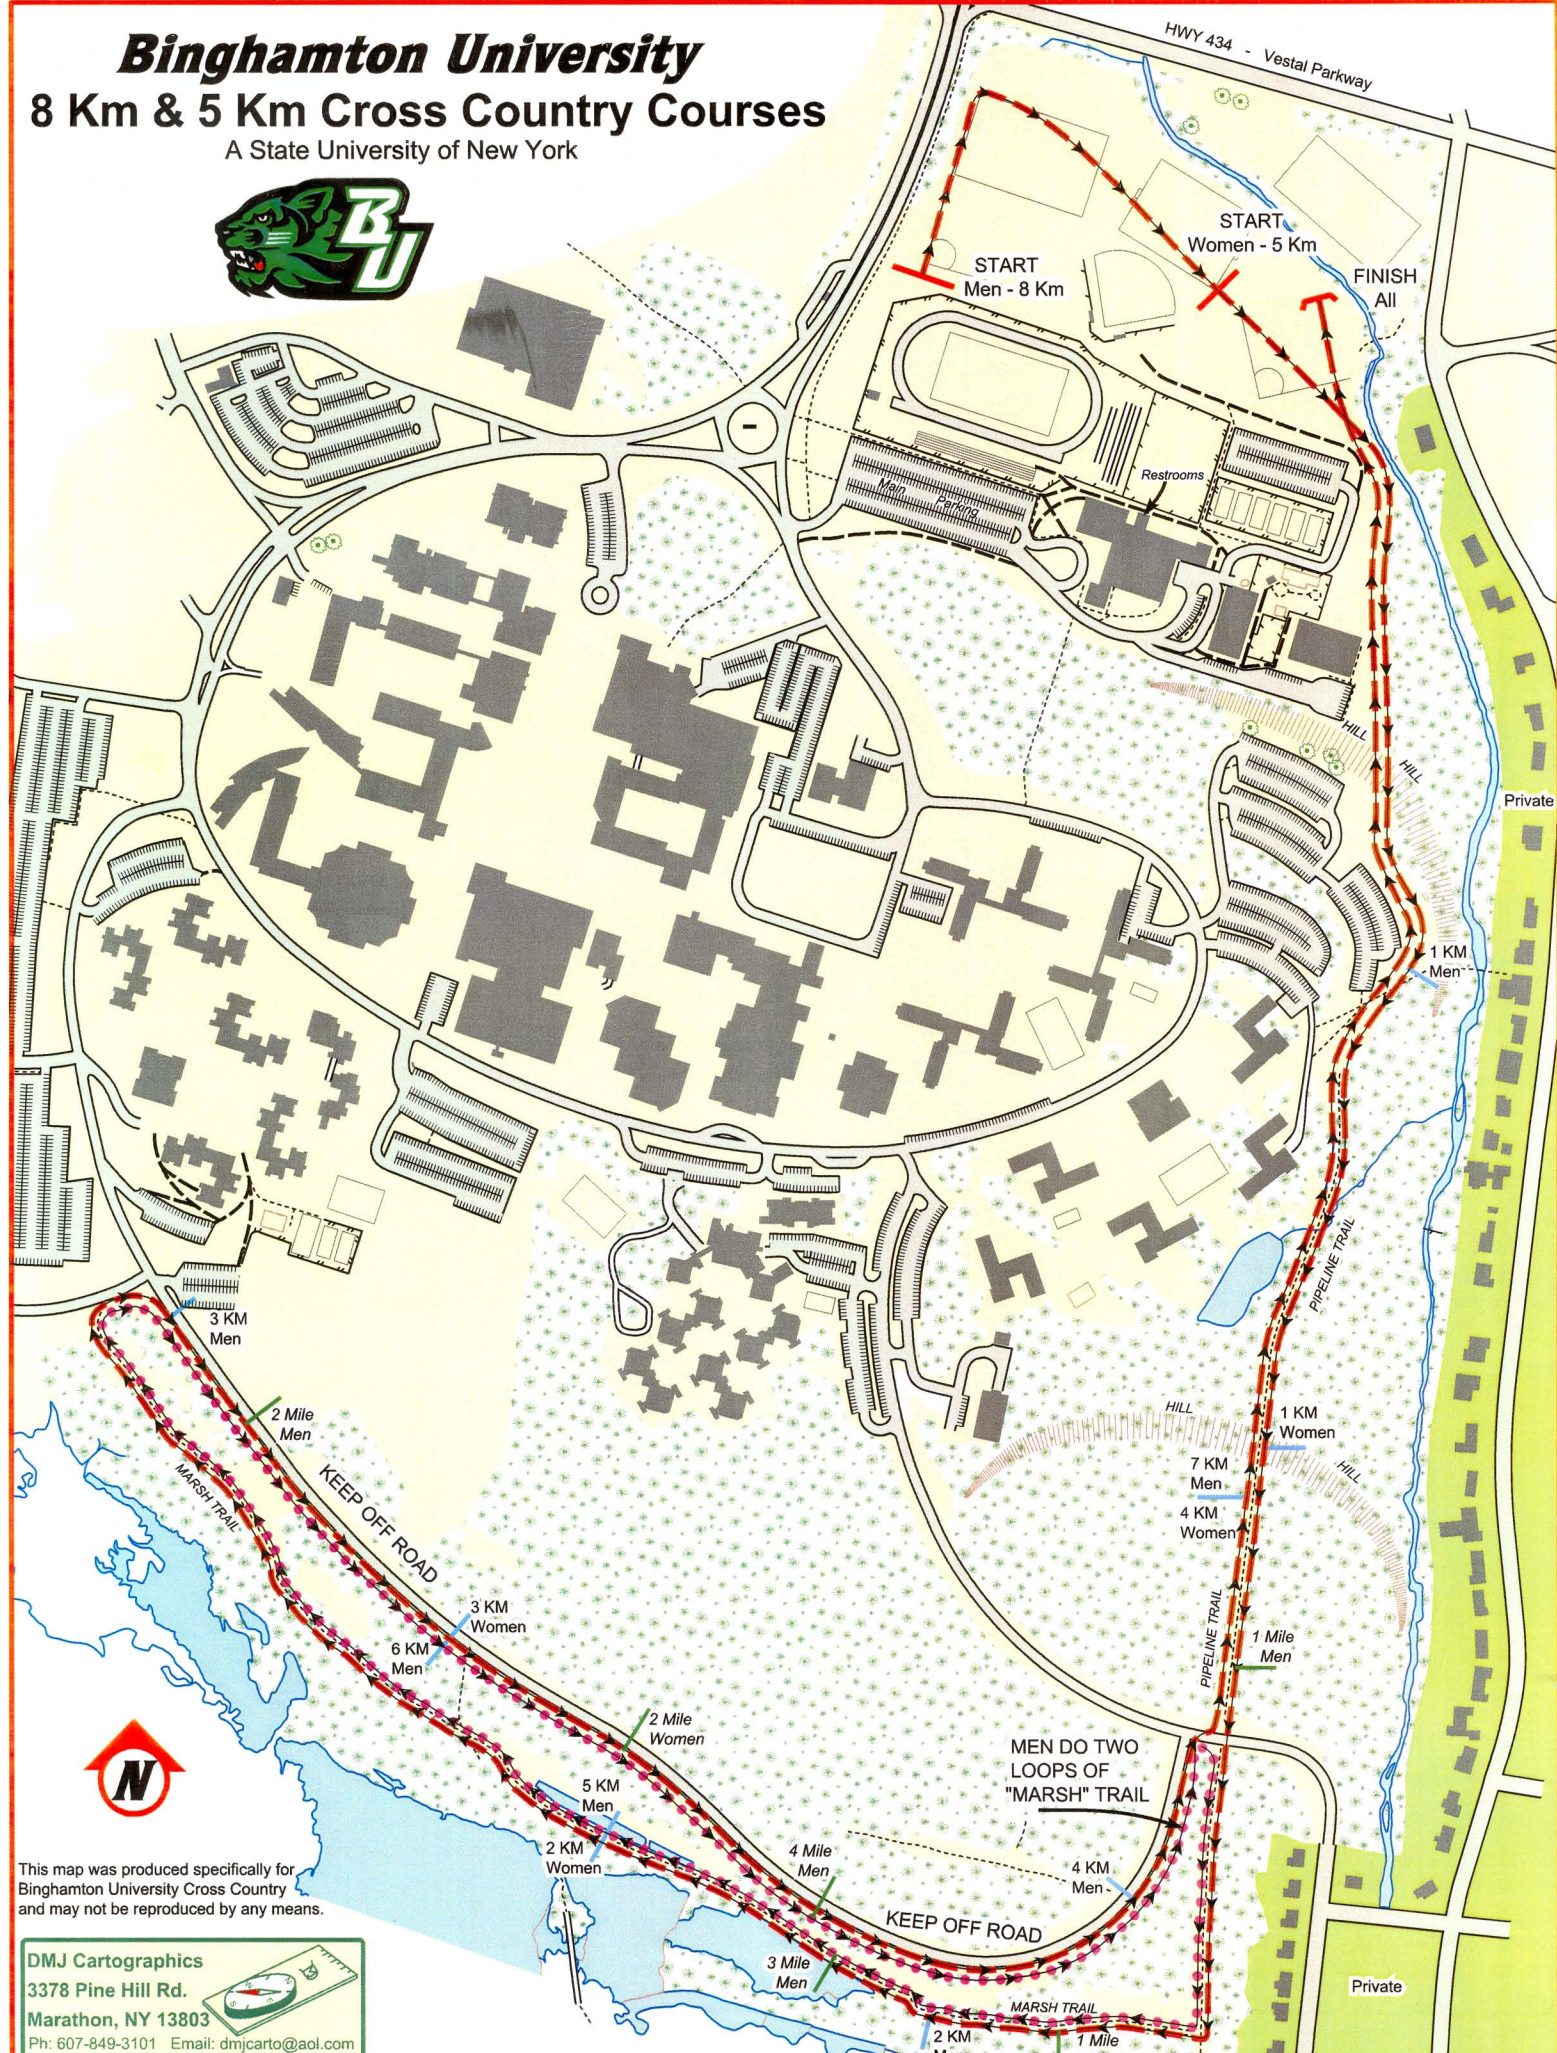

Binghamton University

8 Km & 5 Km Cross Country Courses

A State University of New York

This map was produced specifically for Binghamton University Cross Country and may not be reproduced by any means.

DMJ Cartographics
 3378 Pine Hill Rd.
 Marathon, NY 13803
 Ph: 607-849-3101 Email: dmjcarto@aol.com